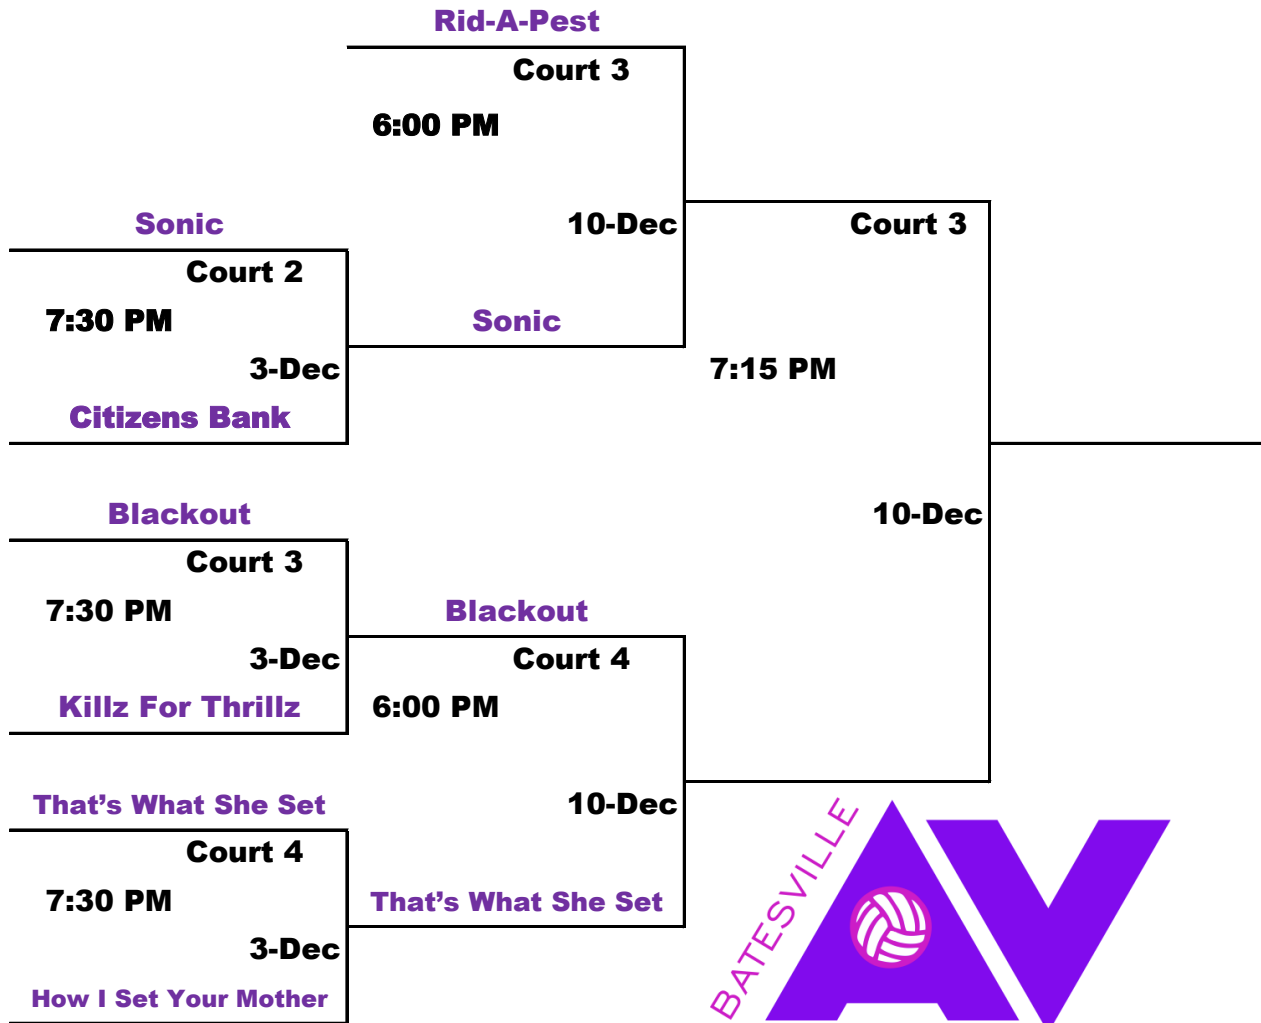

Upper League Postseason Tournament

* Single Game Elimination

* Best out of 5. Final set is to 15