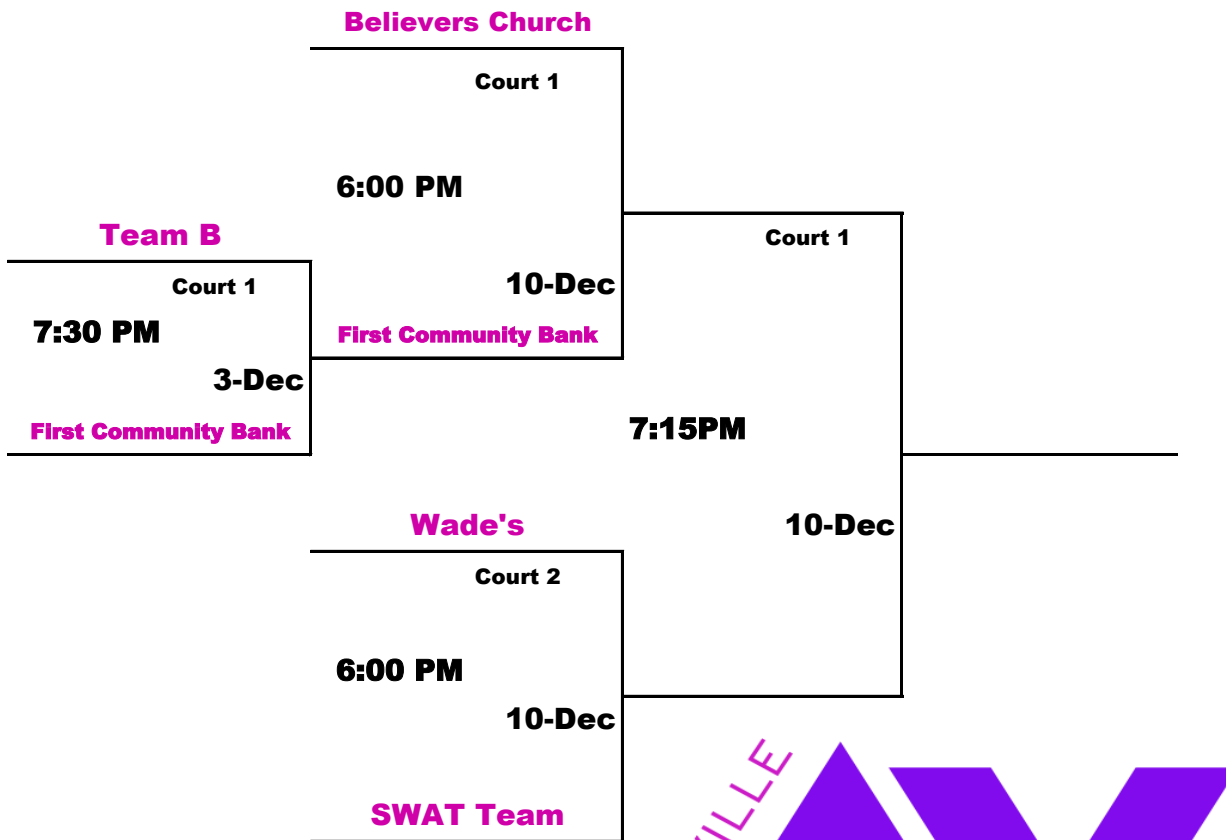

Lower League Postseason Tournament

- * Single Game Elimination
- * Best out of 5. Final set is to 15