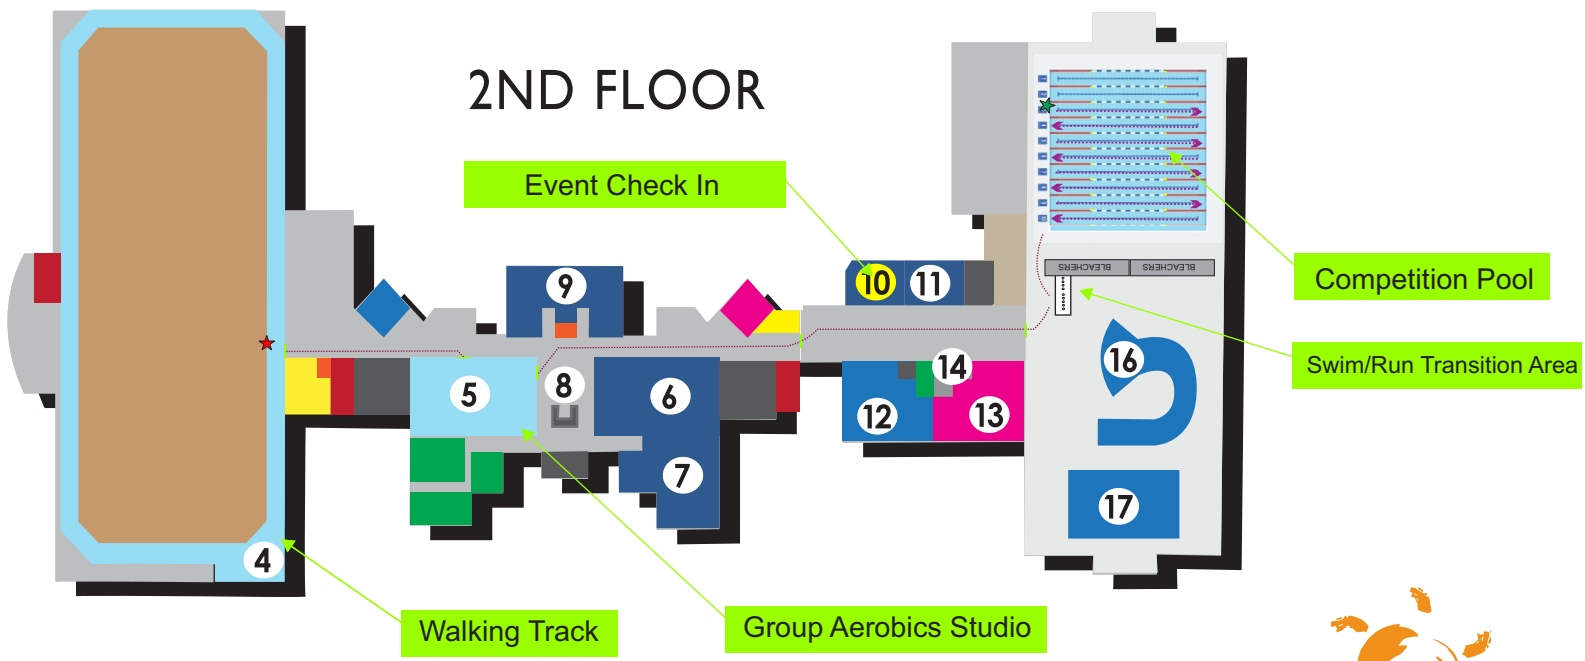

- 1.Special Event Entrance
- 2.Basketball Courts
- 3.Racquetball Court
- 4.Walking Track
- 5.Group Fitness Room
- 6.Fitness Room
- 7.Weight Room
- 8.Front Desk
- 9.Community Room
- 10.Party Room (South)
- 11.Party room (North)
- 12.Men's Locker Room
- 13.Women's Locker Room
- 14.Family Restroom
- 15.Competition Pool
- 16.Children's Play Pool
- 17.Therapy Pool
- 18.Meeting Rooms A & B
- 19.Meeting Rooms C & D
- 20.Board Room South
- 21.Veranda
- 22.Board Room North

- Restroom
- Stairwell
- Elevator
- Staff Office
- Staff Area
- Seating Area
- Concession Area
- Kitchenette

1ST FLOOR (GYMNASIUM)

 **AWARDS:**
Meeting Room D
3rd Floor (not shown)

LEGEND:

-  Course Route
-  Start
-  Finish
-  Swim, Bike, Run Locations

2ND FLOOR

BATESVILLE COMMUNITY CENTER AND AQUATICS PARK